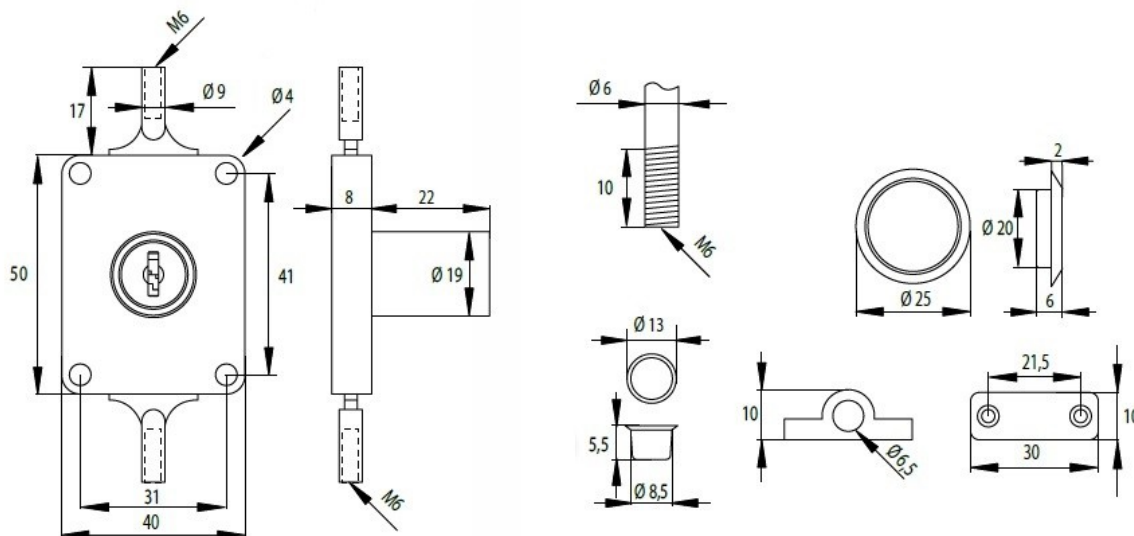

PRODUCT SHEET

Description:

Pasquil Lock M-7080/19, NPL, $\varnothing 19 \times 22 \text{mm}$, 2 Way, CK:SISO,#J11,W/ Accessories, No Bars

Item number:

14.05.300-0

Units	Box	Carton	HS Code	Barcode
Pcs.	12	120	8301300000	
				5704866104692